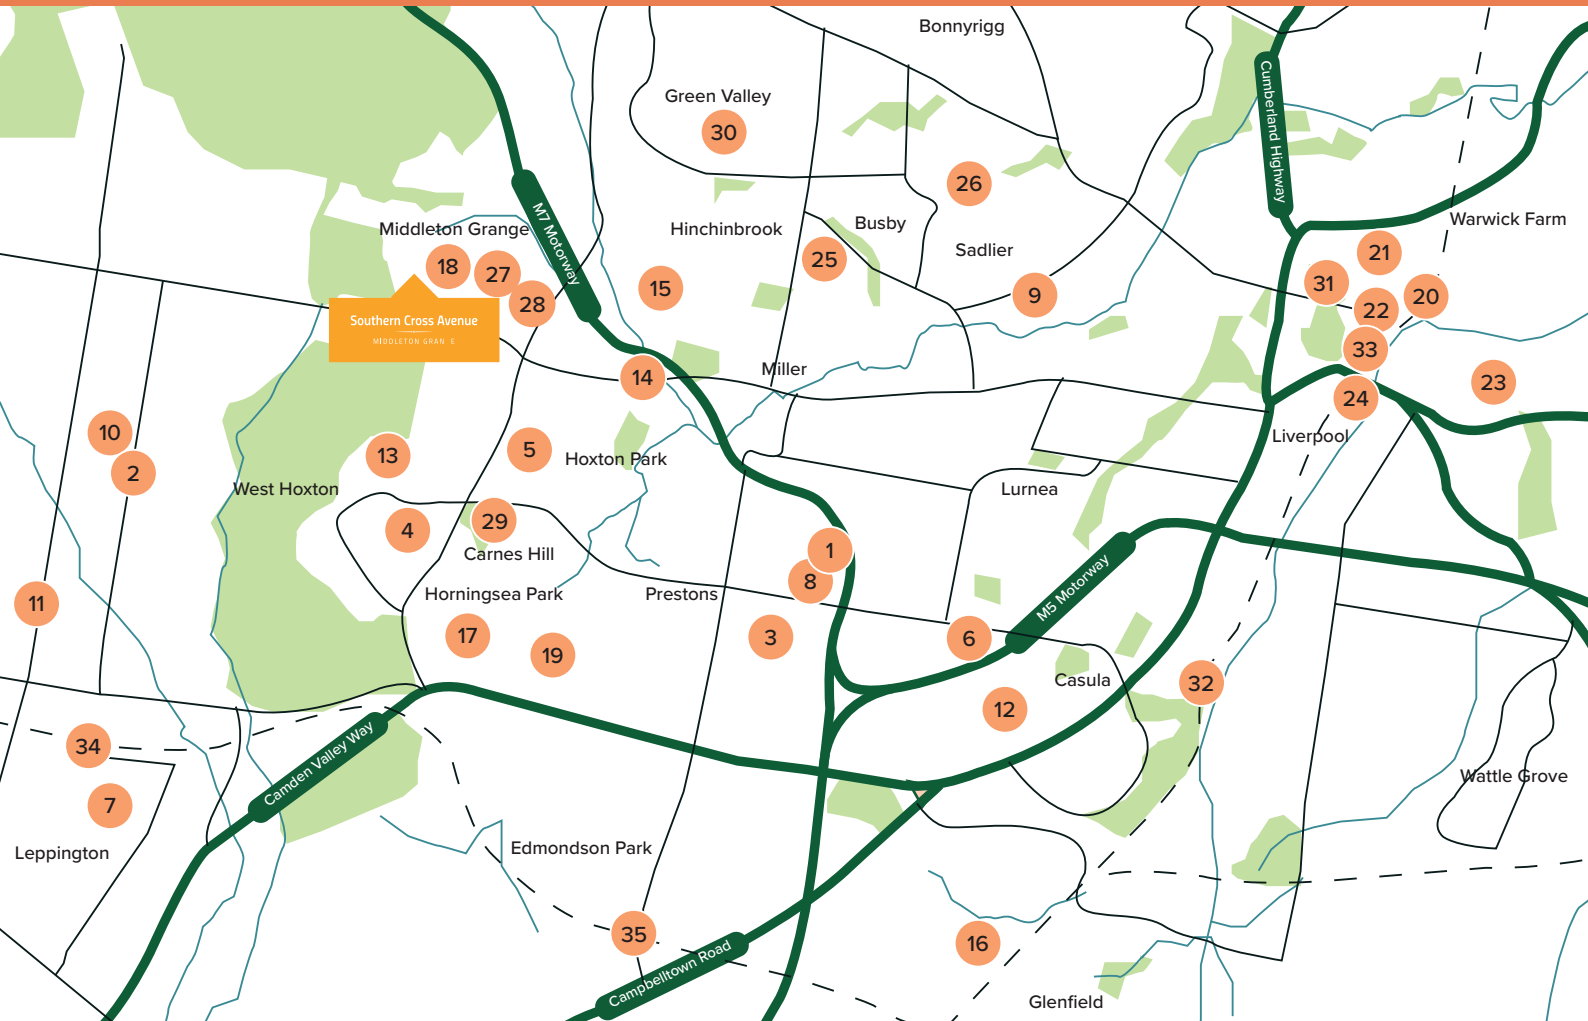

# Southern Cross Avenue

MIDDLETON GRANGE

## Amenities Map

### HOSPITALS

- 20 Liverpool Hospital
- 21 Sydney Southwest Private Hospital

### SHOPPING

- 29 Carnes Hill Marketplace
- 30 The Valley Plaza, Green Valley
- 31 Westfield, Liverpool